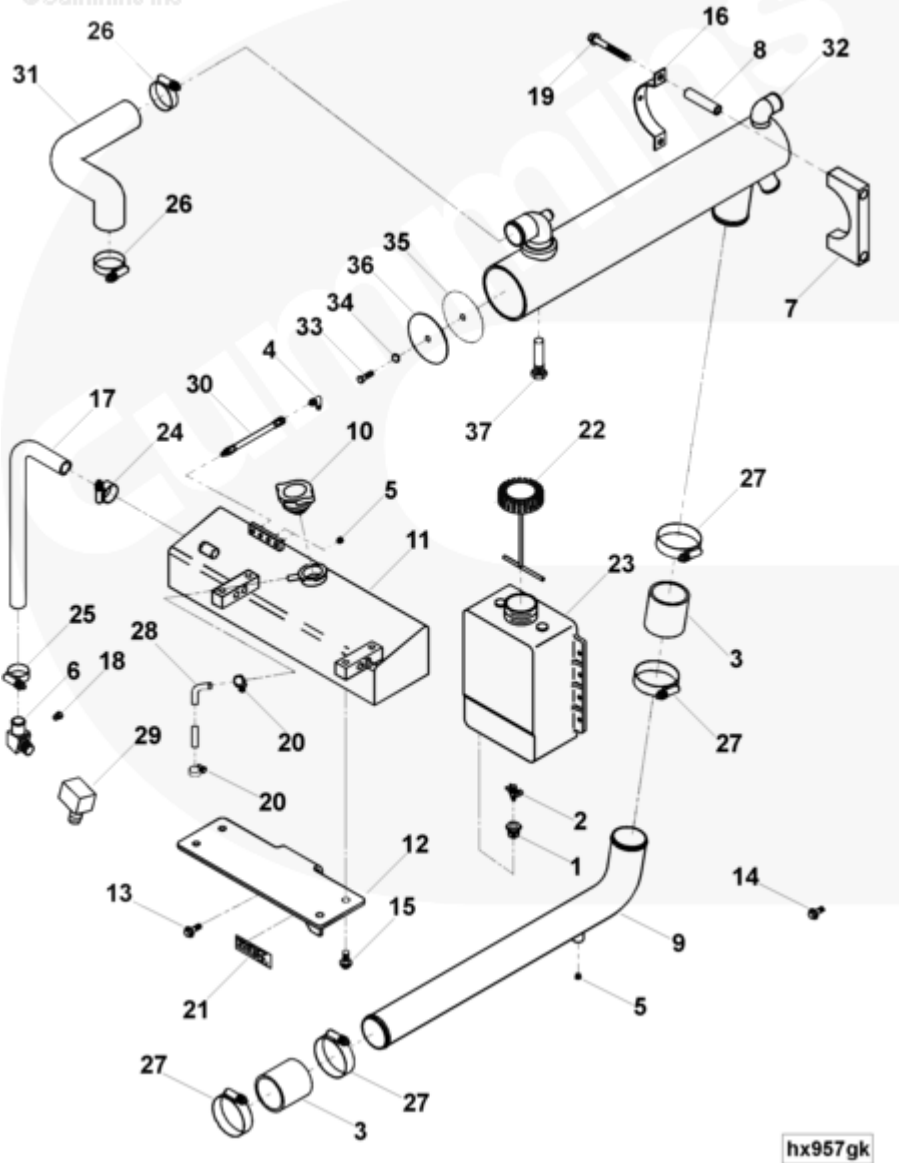

hx957gk

SMALL | MEDIUM | LARGE

Cart	Ref No	Part Number	Part Description	Required	Remarks
<input type="button" value="View My Cart"/>					
		HX9091-01	Heat Exchanger		Heat Exchanger...(More)
					Turbocharger Location: Rear -
					Low Profile
					Application: Marine
					Exhangers Coolant Source: Sea
					Water
					Part Provided In A Kit: No
					Exhaust Manifold Location:
					Rear